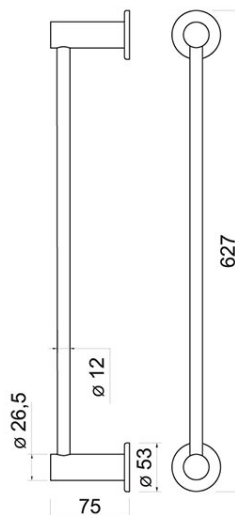

Code: ASM09

Smile - towel rail single 600 mm, polished stainless steel

<https://www.ferrocompany.com/product-6321-ASM09.html>

Individual packaging: **1, package with bar code allowing for retail sale**

- Length [mm]: 600
- Depth [mm]: 75
- Body material/assembly material: metal
- Holder type: single
- Width [mm]: 627
- Height [mm]: 53
- Height [mm]: 26,5